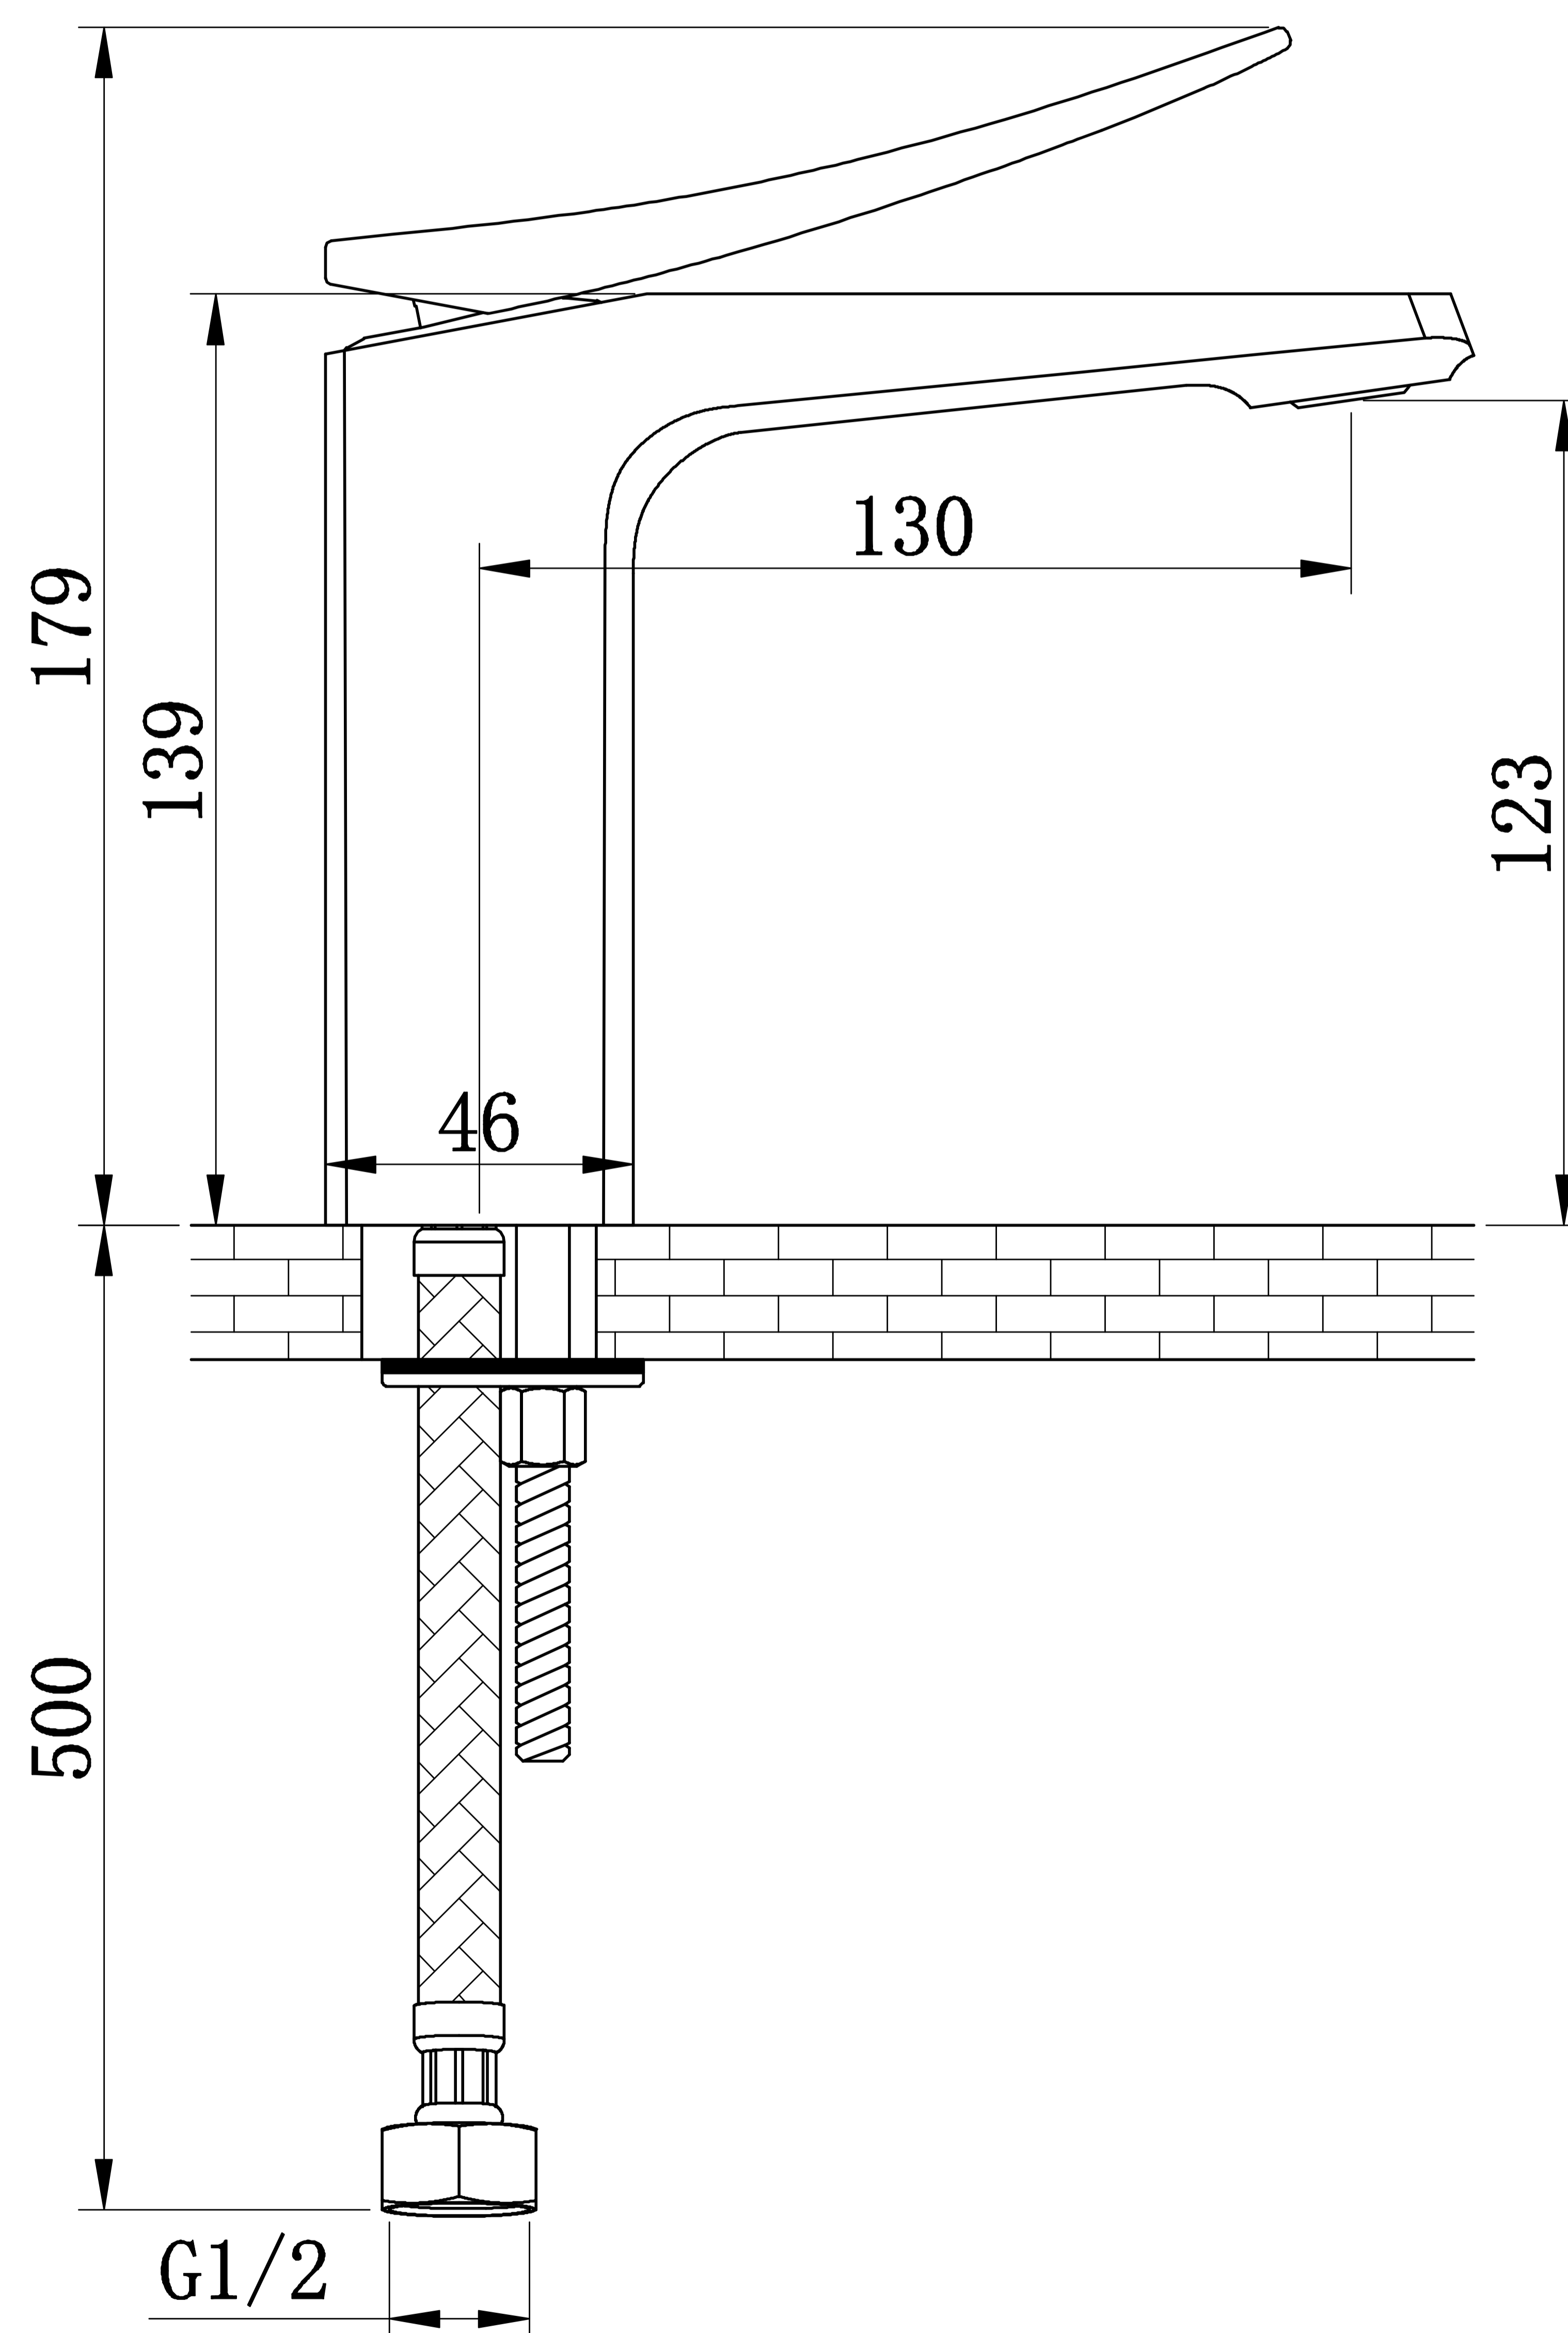

Brass Basin Mixer

Product Code : **2561**

Technical Drawing

All dimension are in **mm**